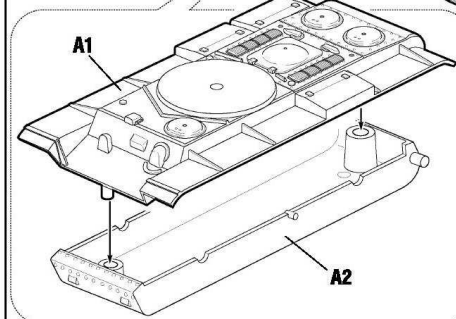

Остальные детали используются в игровой системе «Art of Tactic»
Other parts used only for game system «Art of Tactic WWII»